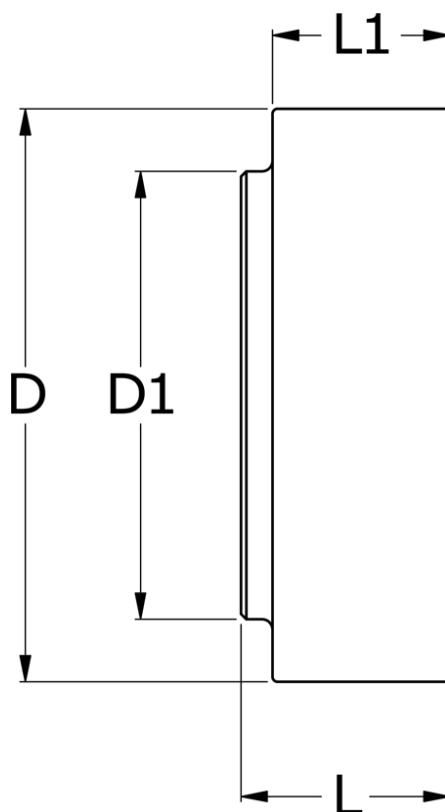

Data Sheet

Article number: 330605801

Description: Coupling N-Eupex str. 58
Part 1 (incl. rubber) without bore

Measures

D	= 58
D1	= 58
L	= 20
L1	= 20
Max bore	= 19
Torque (N m)	= 19